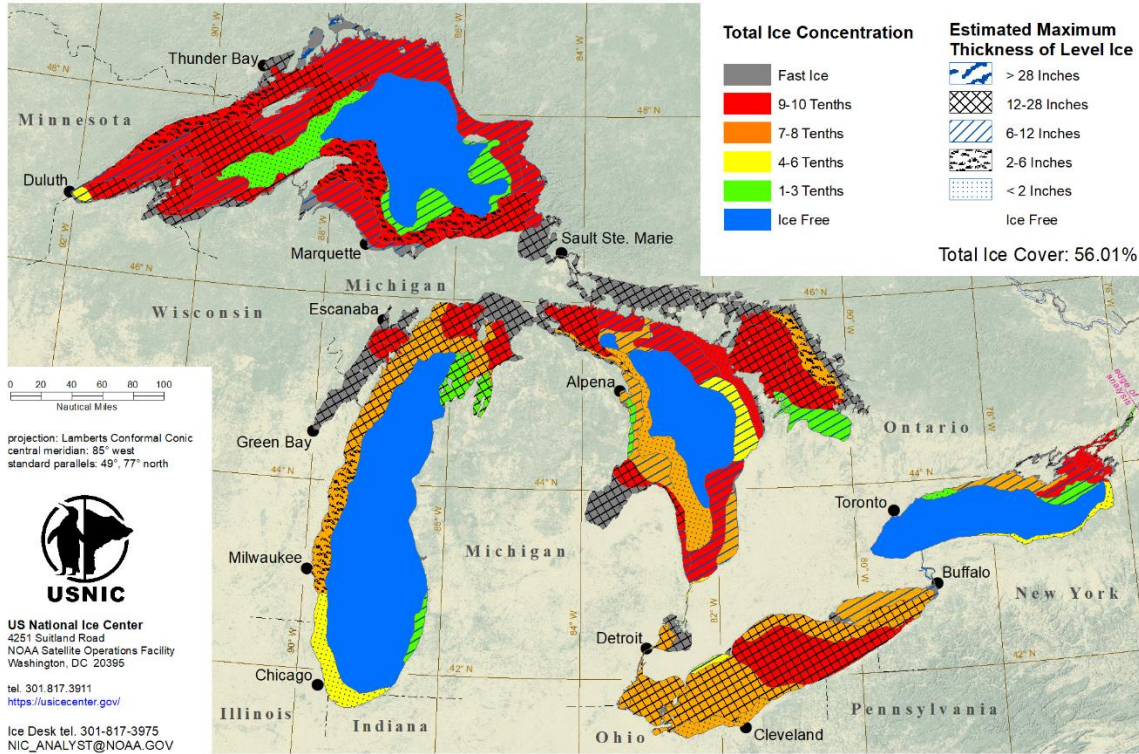

15MAR2022, Suitland, MD — The U.S. National Ice Center (USNIC) has determined that the Great Lakes experienced maximum ice coverage for the 2021-2022 ice season of approximately 56% on February 26, 2022. This maximum is comparable to the average of approximately 53%¹. Figure 1 shows the USNIC daily ice analysis for February 26.

This winter was characterized by highly variable weather. The Great Lakes region experienced alternating periods of very cold temperatures allowing for rapid freeze up across the Great Lakes followed by warmer conditions ahead of low pressure systems which also brought strong winds to the region and destroyed ice. The result was significantly fluctuating ice coverage throughout the winter, especially in February. Ice coverage rose above 50% on three occasions: February 14-15, February 25-26, and March 3.

¹https://www.glerl.noaa.gov/data/ice/imgs/GL_AMIC_21.png

U. S. NATIONAL ICE CENTER
USCG DISTRICT 9 GREAT LAKES ICE
ICE CONCENTRATION AND LEVEL ICE THICKNESS

ICE DATE: 26 FEB 2022
 MAP PRODUCED: 15 MAR 2022